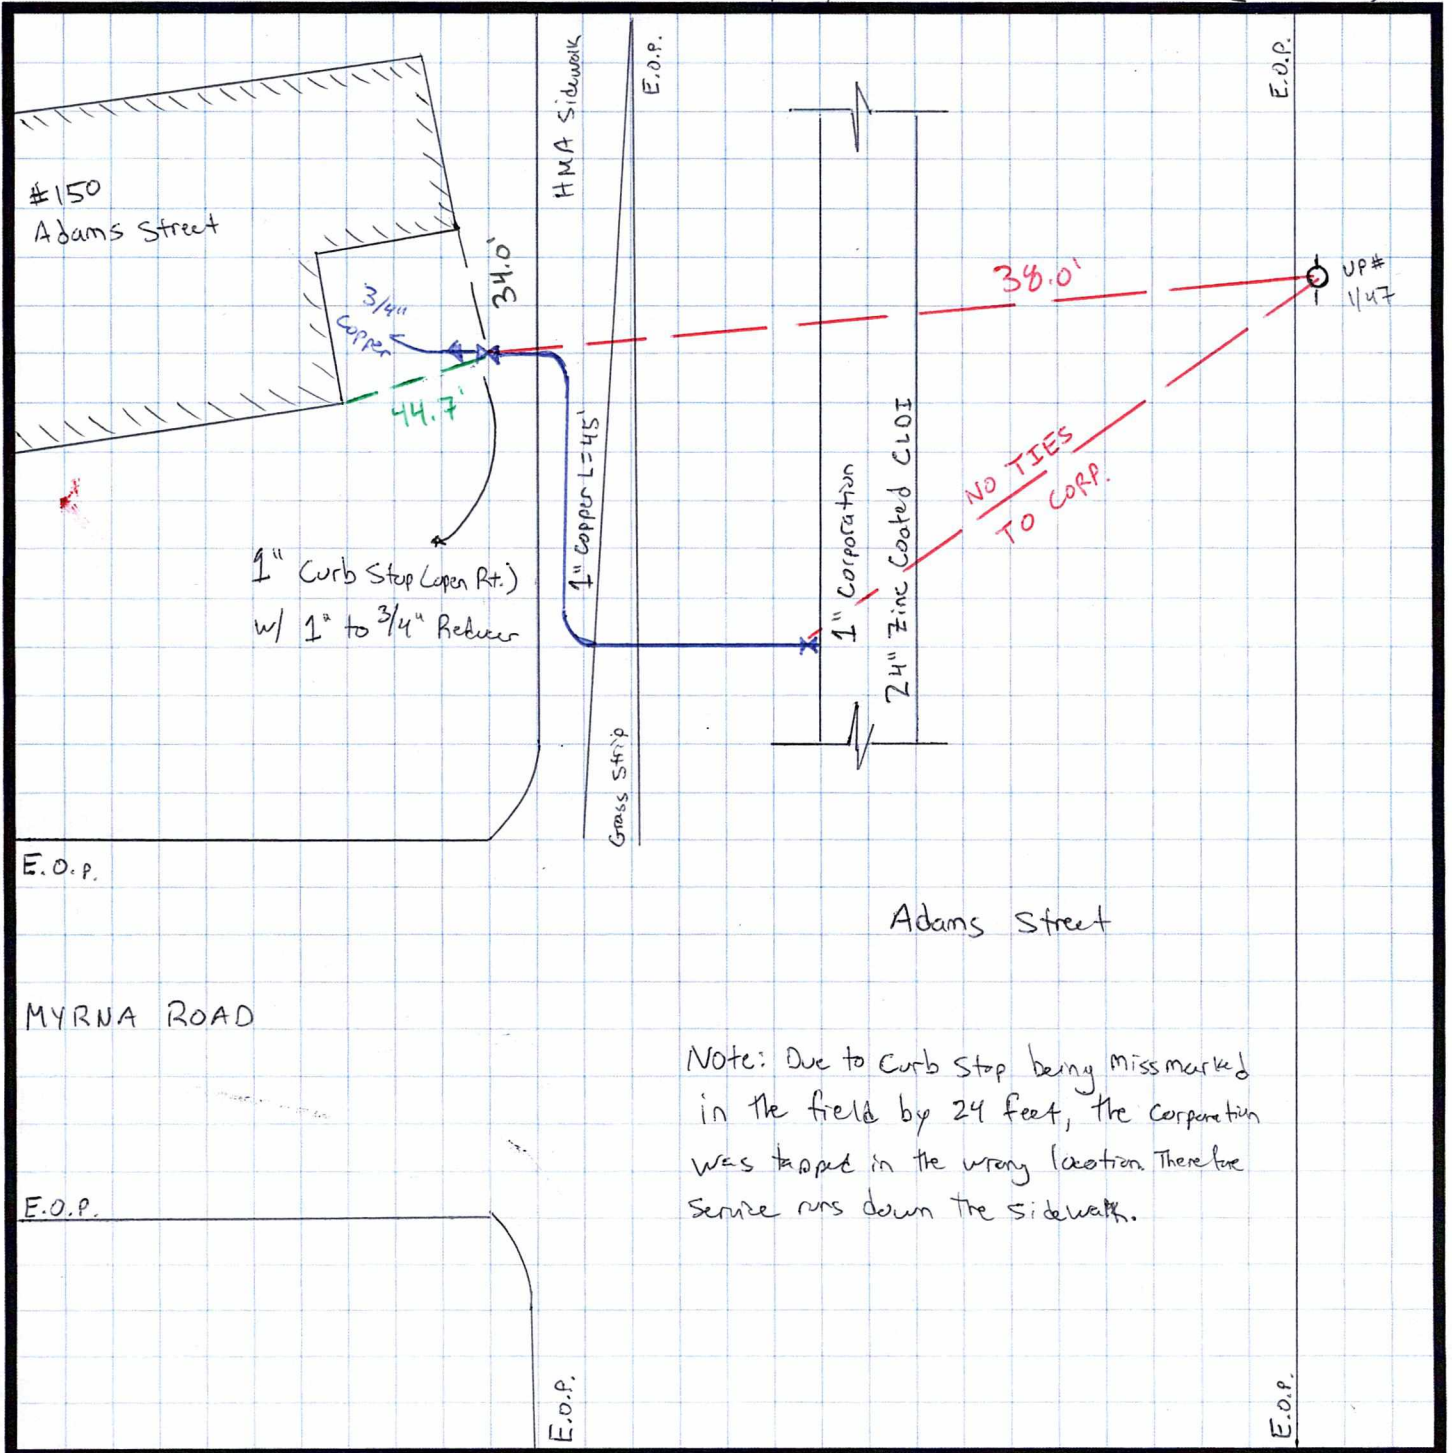

Town of Burlington Engineering Division

25 Center Street
Burlington, MA 01803
Phone (781) 270-1640

Checked By:

SJH

Date:

1/5/2021

Location:

#150 Adams Street

Water Service Tie Card - Installed 10/22/2020

(N.T.S.)

Note: Due to Curb Stop being missmarked in the field by 24 feet, the Corporation was tapped in the wrong location. Therefore service runs down the sidewalk.